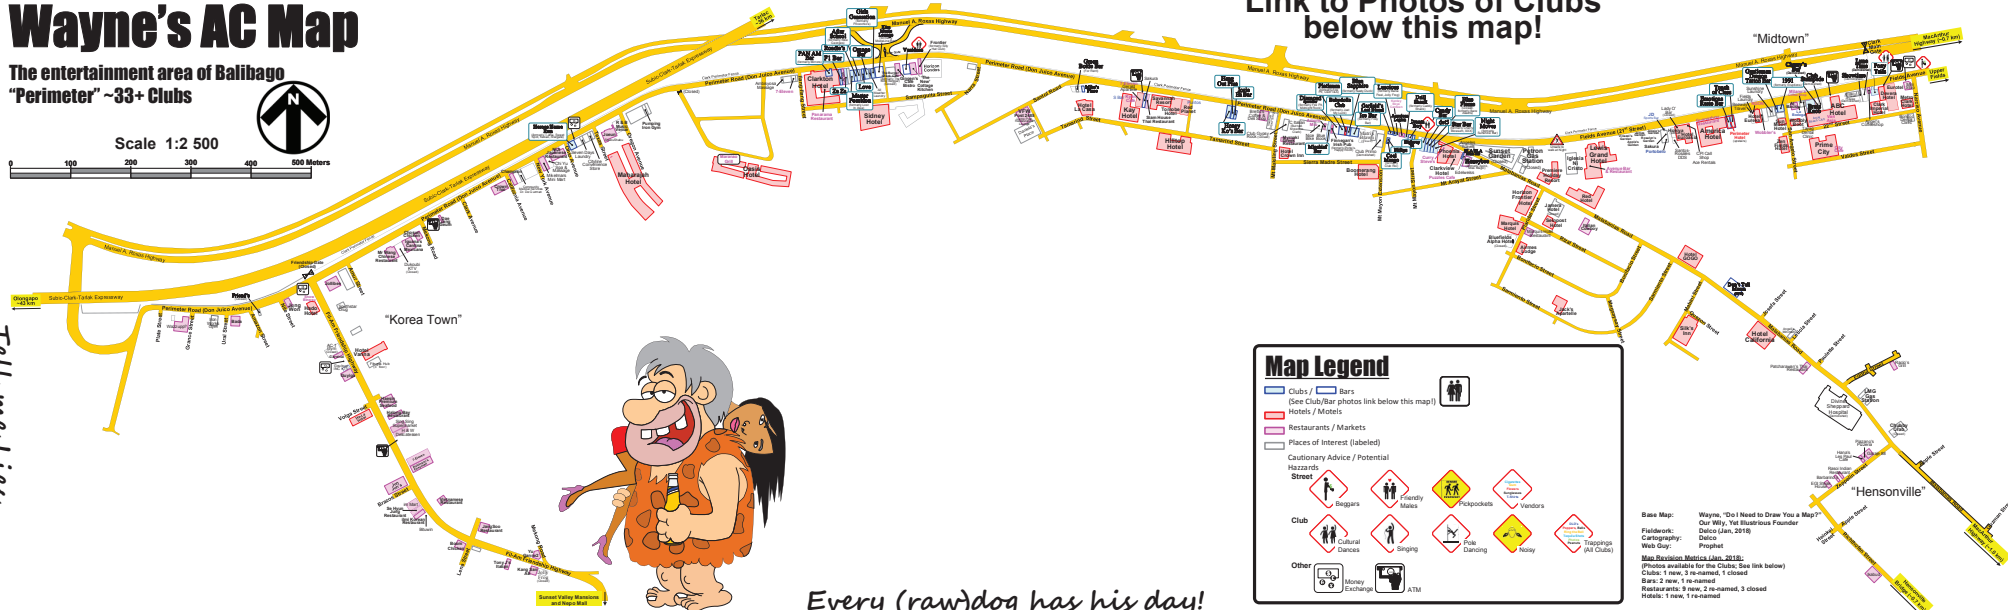

Wayne's AC Map

The entertainment area of Balibago
"Perimeter" ~33+ Clubs

Scale 1:2 500

Link to Photos of Clubs
below this map!

Tell me Lies
Tell me sweet little Lies!

Every (raw)dog has his day!

Map Legend

	Clubs / Bars (See Club/Bar photos link below this map!)		Trappings (All Clubs)
	Hotels / Motels		Friendly Males
	Restaurants / Markets		Pickpockets
	Places of Interest (labeled)		Vendors
Cautionary Advice / Potential Hazards			
Street			
	Beggars		Singing
	Cultural Dances		Pole Dancing
	Club		Noisy
	Money Exchange		ATM

Base Map: Wayne, "Do I Need to Draw You a Map?"
 Fieldwork: Our Wily, Yet Illustrious Founder
 Cartography: Delco (Jan, 2018)
 Web Guy: Delco
 Prephet

Map Revision Metrics (Jan, 2018):
 (Photos available for the Clubs; See link below)
 Clubs: 1 new, 3 re-named, 1 closed
 Bars: 2 new, 1 re-named
 Restaurants: 9 new, 2 re-named, 3 closed
 Hotels: 1 new, 1 re-named